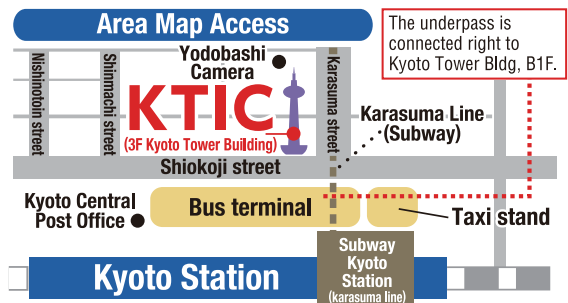

## i Tourist Information 旅遊訊息

Tourist Information  
 旅遊訊息

Money Exchanger  
 外幣兌換

Free Wi-Fi 免費 Wi-Fi  
 SIM CARD SIM卡  
 RENTAL Wi-Fi WiFi分享器租借

Prayer Room  
 祈禱室

The underpass is connected right to Kyoto Tower Bldg, B1F.